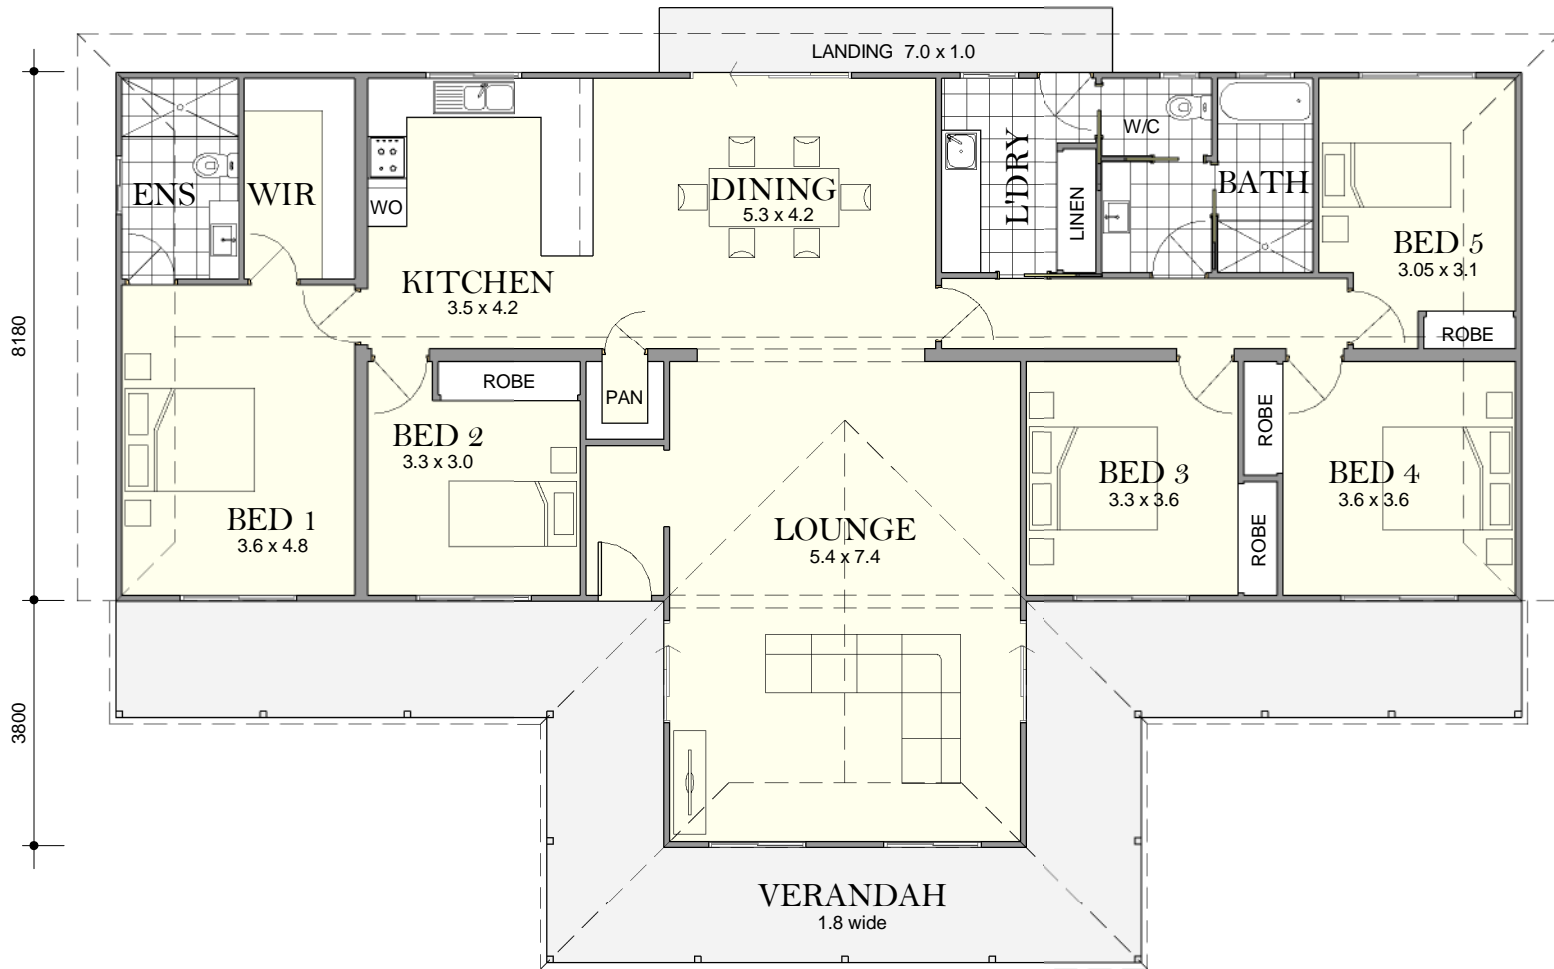

21740

RIVERGUM SP

LIVING: 199.00m²
 VERANDAH: 52.80m²

5

2

BETTERLOOK HOMES PTY. LTD.
 156 Hammond Ave.
 Wagga Wagga NSW 2650
 Ph: 02 69213133