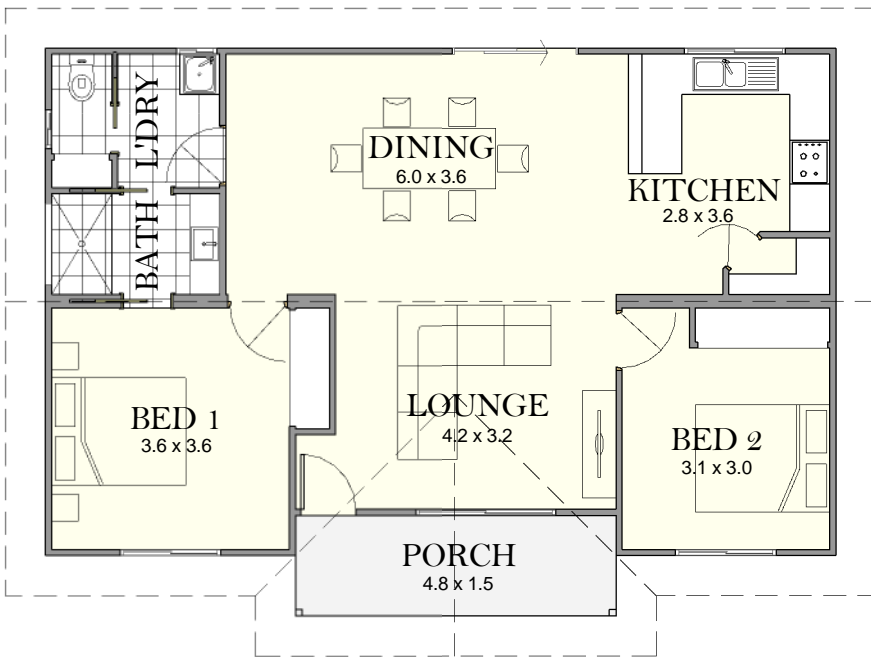

7580

900

WARATAH 2

LIVING: 85.1m²

PORCH: 7.2m²